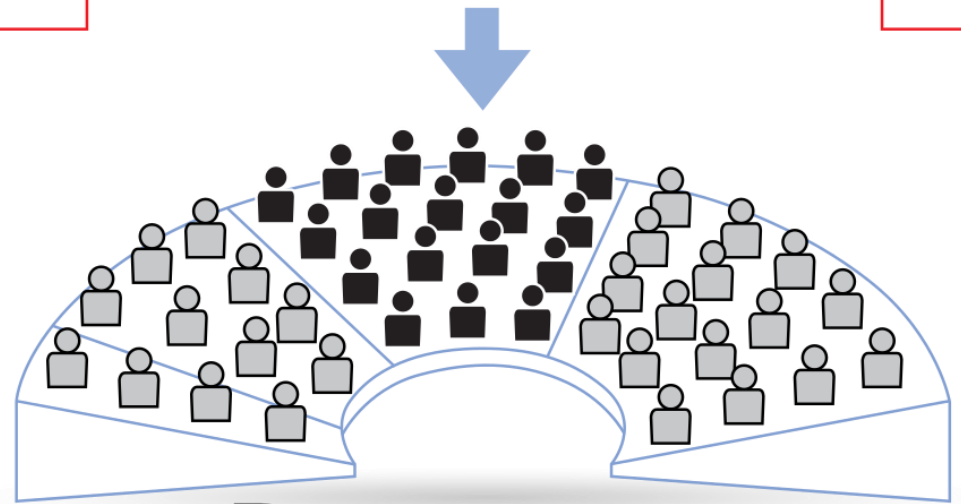

The image shows the Reichstag building in Berlin, Germany, under a clear blue sky. Two German flags are flying on tall poles in the foreground. The building's facade is classical, with a prominent portico of columns and a pediment. The inscription 'DEUTSCHEN VOLKE' is visible above the columns. A large glass dome is visible on the right side of the building. In the foreground, a large group of people is sitting on the wide stone steps leading up to the building. The overall scene is bright and clear.

**Stimmzettelumschlag
für die Briefwahl**

In diesen Stimmzettelumschlag
Stimmzettel einlegen,
Stimmzettelumschlag zukleben

Wahlbrief

Wahlkreis 274 Heidelberg

Wahltag: 26. September 2021

Wahlzeit: 8 bis 18 Uhr

Wahlort: ...

Bundestagswahl

Erststimmen - Stärkste Kraft 2025

Bundestag

Neues Wahlrecht

Wahlkreise ohne Direktmandate | Bundestagswahl 2025

Quelle: www.tagesschau.de

COLLEGI UNINOMINALI CON
CANDIDATI VINCITORI MA
NON ELETTI